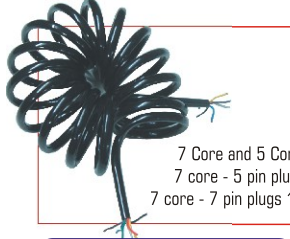

ELECTRICAL

ELECTRICAL ACCESSORIES

**GREEN MAMBA**

7 Core and 5 Core  
7 core - 5 pin plugs  
7 core - 7 pin plugs 12 N7

**ELECTRICAL SUZI**

**CABLETYRE**

**ELECTRICAL PLUG**

5 pin plug (2 pins-3 sockets)  
7 pin plug 12 N7 (4pins - 3 sockets)  
7 pin plug 24 N7 (7 pins)

**ELECTRICAL SOCKET**

5 pin socket (3 pins- 2 sockets)  
7 pin socket 12 N7  
(3 pins - 4 sockets)  
7 pin socket 24 N7 (7 sockets)

**BATTERY TERMINALS**

**2 Hole Light Box**

**3 Hole Light Box**

**4 Hole Light Box**