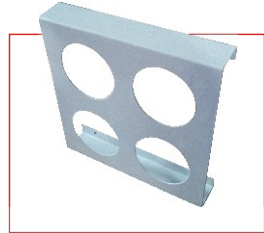

ELECTRICAL

ELECTRICAL ACCESSORIES

**GREEN MAMBA**

7 Core and 5 Core  
7 core - 5 pin plugs  
7 core - 7 pin plugs 12 N7

**ELECTRICAL SUZI**

**CABLETYRE**

**ELECTRICAL PLUG**

5 pin plug (2 pins-3 sockets)  
7 pin plug 12 N7 (4pins - 3 sockets)  
7 pin plug 24 N7 (7 pins)

**ELECTRICAL SOCKET**

5 pin socket (3 pins- 2 sockets)  
7 pin socket 12 N7  
(3 pins - 4 sockets)  
7 pin socket 24 N7 (7 sockets)

**BATTERY TERMINALS**

**2 Hole Light Box**

**3 Hole Light Box**

**4 Hole Light Box**