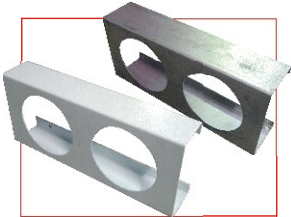

ELECTRICAL

ELECTRICAL ACCESSORIES

**GREEN MAMBA**

7 Core and 5 Core  
7 core - 5 pin plugs  
7 core - 7 pin plugs 12 N7

**ELECTRICAL SUZI**

**CABLETYRE**

**ELECTRICAL PLUG**

5 pin plug (2 pins-3 sockets)  
7 pin plug 12 N7 (4pins - 3 sockets)  
7 pin plug 24 N7 (7 pins)

**ELECTRICAL SOCKET**

5 pin socket (3 pins- 2 sockets)  
7 pin socket 12 N7  
(3 pins - 4 sockets)  
7 pin socket 24 N7 (7 sockets)

**BATTERY TERMINALS**

**2 Hole Light Box**

**3 Hole Light Box**

**4 Hole Light Box**