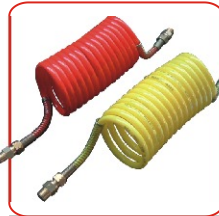

AIR BRAKE EQUIPMENT

COUPLINGS & VALVES

Quick Rel. Valve 22mm
TSE BM No: 05QR003
C/R: RL3516ED
C/R: 973 500 000 0

Relay Valve Sq. M22
TSE BM No: 05VL005
C/R: RL3518AH
C/R: 973 001 010 0

Relay Valve Sq. M16
TSE BM No: 05VL006
C/R: RL3518AK
C/R: 973 001 020 0

Relay Valve 10S4
TSE BM No: 05VL027
C/R: RL3518NB
C/R: 471 005 020 0

R6 Relay Valve
TSE BM No: 05RV001
C/R: RL3518EA
C/R: 280 375

RE6 Relay Valve
TSE BM No: 05RV002
C/R: RL3527AB
C/R: 281 672

1/2" Rubber Hose
TSE BM No: 05RH001

Suzi - Red/Yellow (SABS)
TSE BM No: 05SH003 RED
TSE BM No: 05SH004 YEL

Shut-Off Cock
TSE BM No: 05S0001
C/R: RL3520AA
C/R: 452 002 107 0

Safety Valve 1/4"
TSE BM No: 05CV003
C/R: RL3525AA
C/R: 434 014 000 0

Stop Light Switch
TSE BM No: 05VL015
C/R: RL
C/R: 262625

Type 24 Brake Chamber
TSE BM No: 05
C/R: RL3519AA1